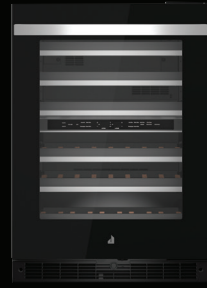

UNDERCOUNTER REFRIGERATION

	WINE CELLAR	BEVERAGE CENTRE	REFRIGERATORS	
MODEL #	JUWFR242HM (RIGHT SWING) JUWFL242HM (LEFT SWING)	JUBFR242HM (RIGHT SWING) JUBFL242HM (LEFT SWING)	JURFR242HM (RIGHT SWING) JURFL242HM (LEFT SWING)	JUGFR242HM (RIGHT SWING) JUGFL242HM (LEFT SWING)
	JUWFR242HX (PANEL READY† RIGHT SWING) JUWFL242HX (PANEL READY† LEFT SWING)	JUBFR242HX (PANEL READY RIGHT† SWING) JUBFL242HX (PANEL READY LEFT† SWING)	JURFR242HX (PANEL READY† RIGHT SWING) JURFL242HX (PANEL READY† LEFT SWING)	JUGFR242HX (PANEL READY† RIGHT SWING) JUGFL242HX (PANEL READY† LEFT SWING)
REFRIGERATION FEATURES				
Total Volume (cu. ft. AHAM)	4.7 (.133 cu. m)	4.7 (.133 cu. m)	4.9 (.139 cu. m)	4.9 (.139 cu. m)
Automatic Defrost	•	•	•	•
Independent Temperature Zones	2	2	1	1
Temperature Range - Zone 1	WINE 6° to 12°C (42° to 54°F)	REFRIGERATOR 0.5° to 4°C (33° to 40°F)	REFRIGERATOR 0° to 6°C (32° to 42°F)	REFRIGERATOR 0° to 6°C (32° to 42°F)
Temperature Range - Zone 2	WINE 6° to 12°C (42° to 54°F)	WINE 6° to 12°C (42° to 54°F)	—	—
Bottles Capacity	24 in Zone 1 / 21 in Zone 2	14 in Zone 2	—	—
Automatic LED Interior Light	•	•	•	•
Glass Shelves	—	2 (1 Adjustable)	3 (2 Adjustable)	3 (2 Adjustable)
Door Bins	—	—	2	2
UltraGlide Soft-Close Racks with Flat Beechwood Tines	6	2	—	—
Temperature Presets	8	6	4	4
ENERGY STAR® Qualified	—	—	—	•
CONTROL FEATURES				
Light-Guided Electronic Emotive Controls	•	•	•	•
DESIGN FEATURES				
Obsidian Interior	•	•	•	•
Fully Flush, Built-In Design	•	•	•	•
Soft Close Door	•	•	•	•
UV-Resistant Thermal Glass Door	•	•	•	—
OPTIONAL ACCESSORIES				
Handle Kit (includes all handles and hardware, for use with Custom Panel application)	W11231236	W11231236	W11231236	W11231236
PRODUCT DIMENSIONS				
Width	23-7/8" (60.6 cm)	23-7/8" (60.6 cm)	23-7/8" (60.6 cm)	23-7/8" (60.6 cm)
Height	34-1/8" (86.8 cm)	34-1/8" (86.8 cm)	34-1/8" (86.8 cm)	34-1/8" (86.8 cm)
Depth	31-31/32" (81.2 cm)	31-31/32" (81.2 cm)	31-31/32" (81.2 cm)	31-31/32" (81.2 cm)
Depth (Panel Ready)	24" (61 cm)	24" (61 cm)	24" (61 cm)	24" (61 cm)